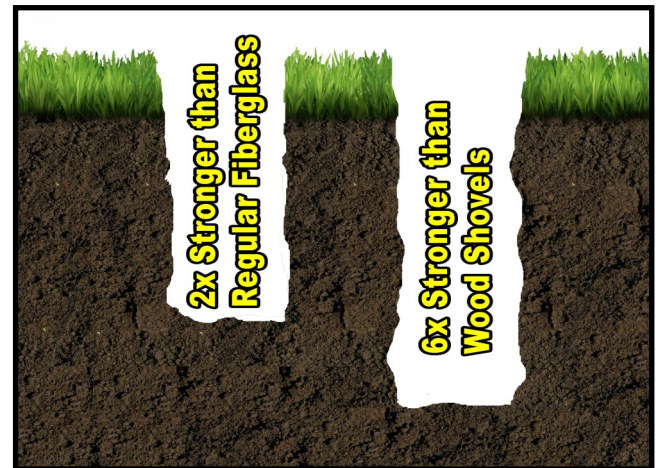

Premium

Plumb-Pro Super Shovels

Get a Handle on Quality...

Plumb-Pro Super Shovel tools feature solid core fiberglass handles for strength, safety, and durability.

Ergonomic Cushion Grip

Solid fiberglass reinforcement in a poly vinyl wrap

- Premium Quality Shovels
- Solid Core Throughout
- Vinyl Wrap to Prevent Splintering
- Forged 14 Gauge Steel Blades
- Exceptional Strength

Adapter collar guarantees perfect stress bearing contact between handle and blade.