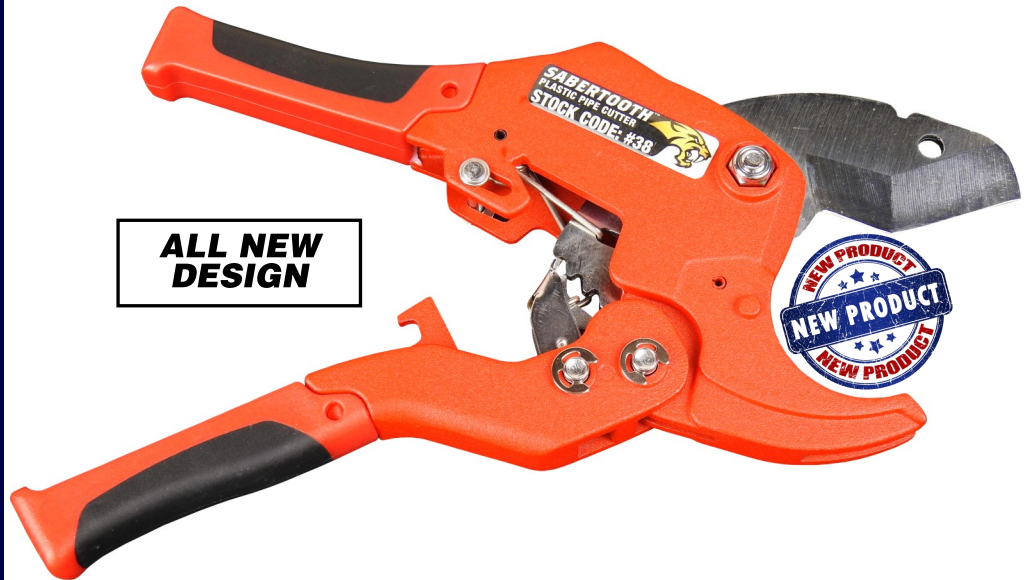

# PLUMB-PRO

Cuts PVC, including thin wall, CPVC, ABS, PE, polypropylene (PP-R) and PEX pipe and tubing.

Cam Ratchet Prevents Slipping

Ergonomic Rubber Grips

Easy Locking Blade

**ALL NEW DESIGN**

- Compact One Hand Operation
- Self Retracting Razor Sharp Blade
- "V" Blade is Ideal for Piercing Thin Wall Pipe
- Extremely Durable Lightweight Die Cast Aluminum
- Cuts All Types of Plastic Pipe and Conduit Through 1-1/4" (31.8mm)

Stock Code	Size	Container	Items/Case
#38	1-1/4" Pipe Ratchet Cutter	Bagged & Boxed	3
#39	1-1/4" Blade for #38	Bagged & Boxed	3
#40	Spring set for #38 (2 per set)	Bagged & Boxed	3
#39-KIT	Complete Repair Kit: #39 Blade and #40 Spring	Bagged & Boxed	3