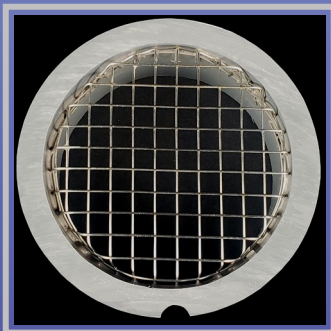

PLUMB-PRO

PLUMB-PRO CPVC Pipe Vent Screens are nominal pipe size and friction fit into an equal size fitting

Patented condensate channel prevents freeze build-up

Keep the Critters out with Quality PLUMB-PRO Pipe Vent Screens !

CPVC PIPE VENT SCREENS

- **Patented Condensate Channel**
- **Glue and Tool Free Assembly**
- **Stainless Steel Screen**
- **Prevents Vent Clogs**
- **Professional Grade**

MADE IN U.S.A.

U.S. Design Patent
US D715,409 S

PLUMB-PRO Pipe Vent Screens are professionally made to prevent unwanted animals, leaves and debris from entering HVAC and plumbing vent pipe. Fabricated with Schedule 80 CPVC and high quality Type 304 Stainless Steel Screen for high temperature applications and code required installations. The vent cap works excellent as a condensate trap screen and as a vent stack guard. Ideal for use on high efficiency heating equipment. No tools or glue are required for assembly. Simply press the vent screen into an existing fitting to seal out the pests and unwanted debris. The patented condensate channel allows for proper drainage that prevents a buildup of moisture and potential freezing of the screen.