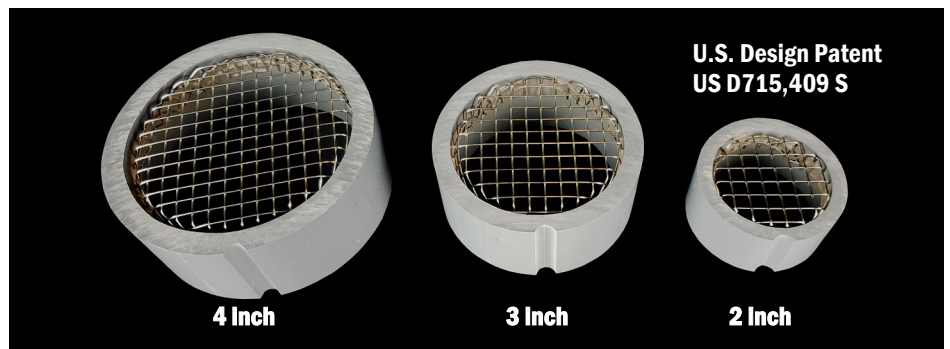

PLUMB-PRO

PLUMB-PRO CPVC Pipe Vent Screens are nominal pipe size and friction fit into an equal size fitting

Patented condensate channel prevents freeze build-up

Keep the Critters out with Quality PLUMB-PRO Pipe Vent Screens !

CPVC PIPE VENT SCREENS

- **Patented Condensate Channel**
- **Glue and Tool Free Assembly**
- **Stainless Steel Screen**
- **Prevents Vent Clogs**
- **Professional Grade**

MADE IN U.S.A.

U.S. Design Patent
US D715,409 S

PLUMB-PRO Pipe Vent Screens are professionally made to prevent unwanted animals, leaves and debris from entering HVAC and plumbing vent pipe. Fabricated with Schedule 80 CPVC and high quality Type 304 Stainless Steel Screen for high temperature applications and code required installations. The vent cap works excellent as a condensate trap screen and as a vent stack guard. Ideal for use on high efficiency heating equipment. No tools or glue are required for assembly. Simply press the vent screen into an existing fitting to seal out the pests and unwanted debris. The patented condensate channel allows for proper drainage that prevents a buildup of moisture and potential freezing of the screen.