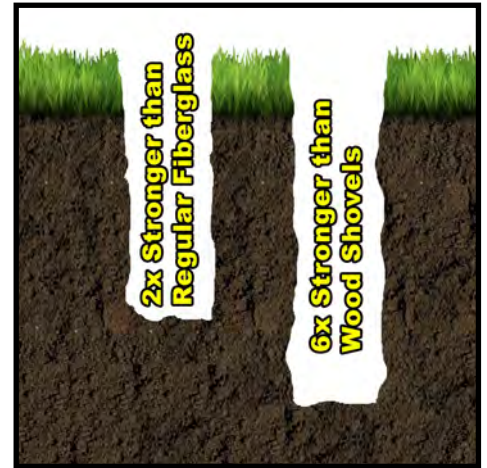

Premium

Plumb-Pro Super Shovels

Get a Handle on Quality...

Plumb-Pro Super Shovel super-duty handles are made tough from thousands of fiberglass strands encased in a proprietary resin. All Plumb-Pro Super Shovel tools feature solid core fiberglass handles for strength, safety, and durability.

- Premium Quality Shovels
- Solid Core Through the Neck
- Light Weight Honeycomb Handles
- Forged 16 Gauge Steel Blades
- Exceptional Strength

Fiberglass tubing consisting of millions of continuous parallel glass fibers in tension over a lightweight core.

Solid fiberglass reinforcement at the critical stress point (patented).

Adapter collar guarantees perfect stress bearing contact between handle and blade (patented).