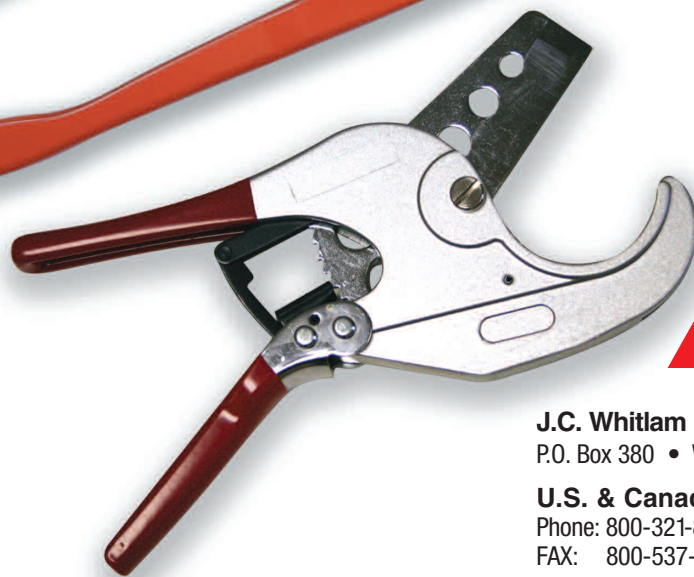

*Replacement Springs also available.
© 2008 J.C. Whitlam Manufacturing Co.

J.C. Whitlam Manufacturing Co.
P.O. Box 380 • Wadsworth, Ohio 44282

U.S. & Canada
Phone: 800-321-8358
FAX: 800-537-0588

International
Phone: 330-334-2524
FAX: 330-334-3005

WHITLAM
PLUMB-PRO

The Industry Standard for Over 100 Years
whitlam-plumbpro.com